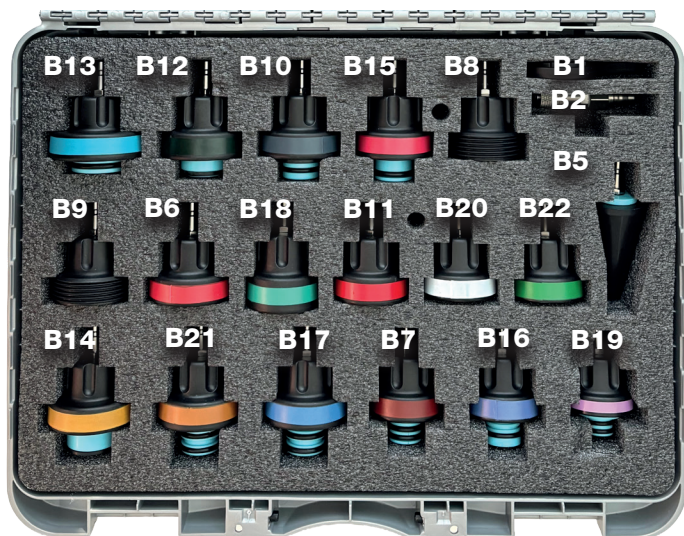

POS	MARKING	DESCRIPTION	COLOUR
A3	-	BLACK TESLA MODEL S/X ADAPTER	■
A4	-	RED TESLA MODEL 3/Y ADAPTER	■
A8	8	UNIVERSAL ADJUSTABLE SPRING ADAPTOR SEAT	
A17	17	FORD FOR USE WITH ITEMS 9, 10, 11 52 MM FOR STANDARD LUG CAP	
A18	18	FORD FOR USE WITH ITEMS 9, 10, 11 56 MM FOR STANDARD LUG CAP	
A23	-	MERCEDES BENZ, BUICK, CHRYSLER, CHEVROLET, DODGE, JEEP, OLDSMOBILE, PONTIAC	
A24	-	ACURA, CHEVROLET, CHRYSLER, DODGE, FORD, GM, HONDA, HYUNDAI, INFINITI, ISUZU, KIA, LEXUS, MAZDA, MERCURY, MITSUBISHI, MERCEDES BENZ, NISSAN, SUBARU, SUZUKI, PEUGEOT, TOYOTA	
A25	-	ACURA, CHEVROLET, CHRYSLER, DODGE, FORD, GM, HONDA, HYUNDAI, INFINITI, ISUZU, KIA, LEXUS, MAZDA, MERCURY, MITSUBISHI, MERCEDES BENZ, NISSAN, SUBARU, SUZUKI, PEUGEOT, TOYOTA	
A27	-	Ø27 PAD ADAPTER	
A28	-	Ø35 PAD ADAPTER	
A29	-	Ø50 PAD ADAPTER	
A30	-	Ø50 METAL CAP ADAPTER	
A31	-	FLANGED ADAPTER	
A34	-	BLUE TUBE ADAPTER	■
A35	-	BLACK TUBE ADAPTER	■

POS	MARKING	DESCRIPTION	COLOUR
B1	-	ADAPTER MOUNTING WRENCH	
B2	-	QUICK COUPLER	
B5	05	CONICAL UNIVERSAL ADAPTER	
B6	6	CADILLAC, DAEWOO, FORD, GM, JAGUAR, JEEP, LAND ROVER, MERCEDES BENZ, MERCURY, PONTIAC, PORSCHE, SAAB, SATURN	■
B7	7	ALFA ROMEO, CITROEN, FIAT, MINI COOPER, PEUGEOT, RENAULT, SAAB, STERLING, JEEP, VOLVO	■
B8	8	VW	■
B9	9	AUDI, VW, PORSCHE	■
B10	10	BMW	■
B11	11	AUDI 1975-1993 UND VW 1975-1993	■
B12	12	FORD, INTERNATIONAL, LAND ROVER, OPEL, SSANGYONG	■
B13	13	MERCEDES BENZ	■
B14	14	FORD	■
B15	15	MAZDA	■
B16	16	MERCEDES BENZ	■
B17	17	BMW	■
B18	18	VW	■
B19	19	TOYOTA	■
B20	20	SAAB	□
B21	21	OPEL, FIAT, CHEVROLET, BUICK, CADILLAC, FORD (USA), SAAB, GMC, SUZUKI, VAUXHALL, MAZDA, LINCOLN, OLDSMOBILE, ISUZU, HUMMER	■
B22	22	BMW, LAND ROVER, MINI	■