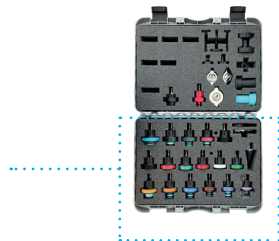

POS	MARKING	DESCRIPTION	COLOUR
A3	-	BLACK TESLA MODEL S/X ADAPTER	■
A4	-	RED TESLA MODEL 3/Y ADAPTER	■
A8	8	UNIVERSAL ADJUSTABLE SPRING ADAPTOR SEAT	
A17	17	FORD FOR USE WITH ITEMS 9, 10, 11 52 MM FOR STANDARD LUG CAP	
A18	18	FORD FOR USE WITH ITEMS 9, 10, 11 56 MM FOR STANDARD LUG CAP	
A23	-	MERCEDES BENZ, BUICK, CHRYSLER, CHEVROLET, DODGE, JEEP, OLDSMOBILE, PONTIAC	
A24	-	ACURA, CHEVROLET, CHRYSLER, DODGE, FORD, GM, HONDA, HYUNDAI, INFINITI, ISUZU, KIA, LEXUS, MAZDA, MERCURY, MITSUBISHI, MERCEDES BENZ, NISSAN, SUBARU, SUZUKI, PEUGEOT, TOYOTA	
A25	-	ACURA, CHEVROLET, CHRYSLER, DODGE, FORD, GM, HONDA, HYUNDAI, INFINITI, ISUZU, KIA, LEXUS, MAZDA, MERCURY, MITSUBISHI, MERCEDES BENZ, NISSAN, SUBARU, SUZUKI, PEUGEOT, TOYOTA	
A27	-	Ø27 PAD ADAPTER	
A28	-	Ø35 PAD ADAPTER	
A29	-	Ø50 PAD ADAPTER	
A30	-	Ø50 METAL CAP ADAPTER	
A31	-	FLANGED ADAPTER	
A34	-	BLUE TUBE ADAPTER	■
A35	-	BLACK TUBE ADAPTER	■

POS	MARKING	DESCRIPTION	COLOUR
B1	-	ADAPTER MOUNTING WRENCH	
B2	-	QUICK COUPLER	
B5	05	CONICAL UNIVERSAL ADAPTER	
B6	6	CADILLAC, DAEWOO, FORD, GM, JAGUAR, JEEP, LAND ROVER, MERCEDES BENZ, MERCURY, PONTIAC, PORSCHE, SAAB, SATURN	■
B7	7	ALFA ROMEO, CITROEN, FIAT, MINI COOPER, PEUGEOT, RENAULT, SAAB, STERLING, JEEP, VOLVO	■
B8	8	VW	■
B9	9	AUDI, VW, PORSCHE	■
B10	10	BMW	■
B11	11	AUDI 1975-1993 UND VW 1975-1993	■
B12	12	FORD, INTERNATIONAL, LAND ROVER, OPEL, SSANGYONG	■
B13	13	MERCEDES BENZ	■
B14	14	FORD	■
B15	15	MAZDA	■
B16	16	MERCEDES BENZ	■
B17	17	BMW	■
B18	18	VW	■
B19	19	TOYOTA	■
B20	20	SAAB	□
B21	21	OPEL, FIAT, CHEVROLET, BUICK, CADILLAC, FORD (USA), SAAB, GMC, SUZUKI, VAUXHALL, MAZDA, LINCOLN, OLDSMOBILE, ISUZU, HUMMER	■
B22	22	BMW, LAND ROVER, MINI	■